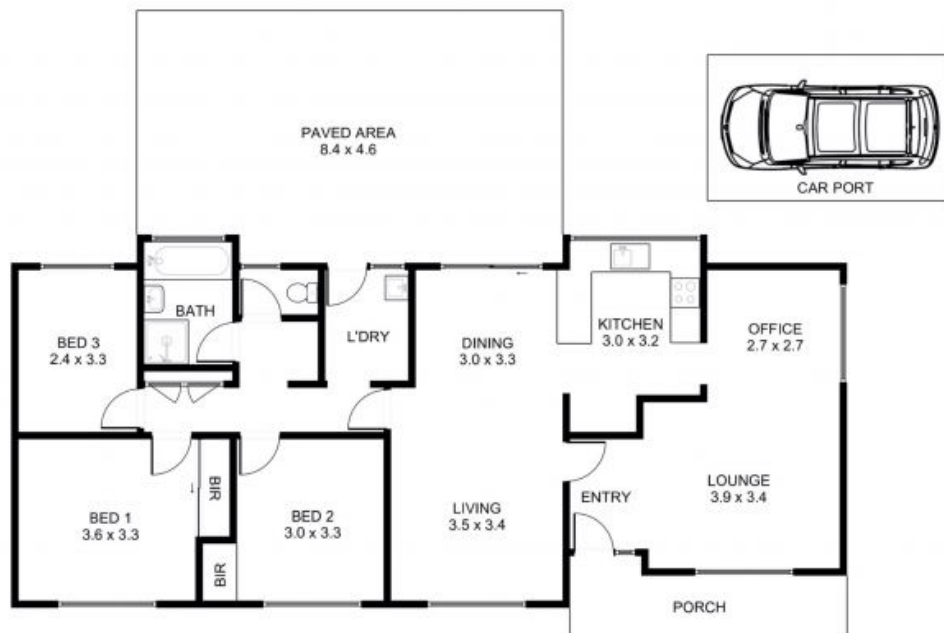

Plans shown are only indicative of layout. Dimensions are approximate.

Horsley, NSW
5 Lucas Drive

Zoe Porritt
0456 937 843

Chelsea Donovan
0419 233 657