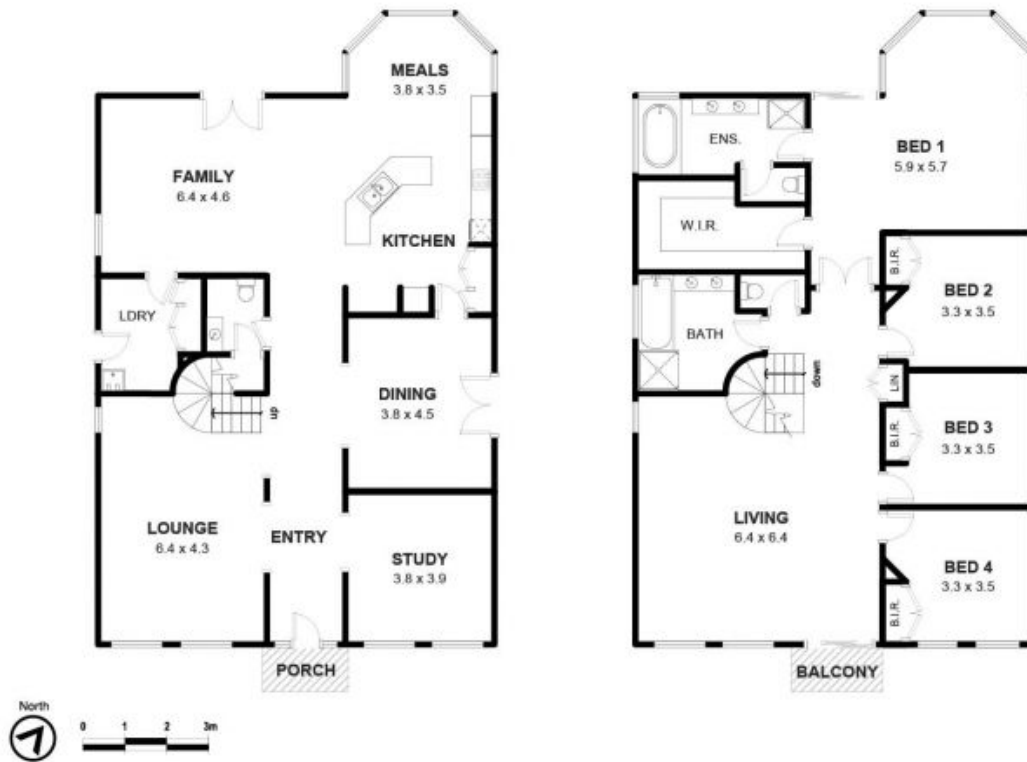

41 Ragamuffin Circuit, Shell Cove

Residence Area: 295m² (approx. internal area)

Plans shown are only indicative of layout. Dimensions are approximate.

Shell Cove, NSW
41 Ragamuffin Circuit

Paul Spinelli
0415 112 702